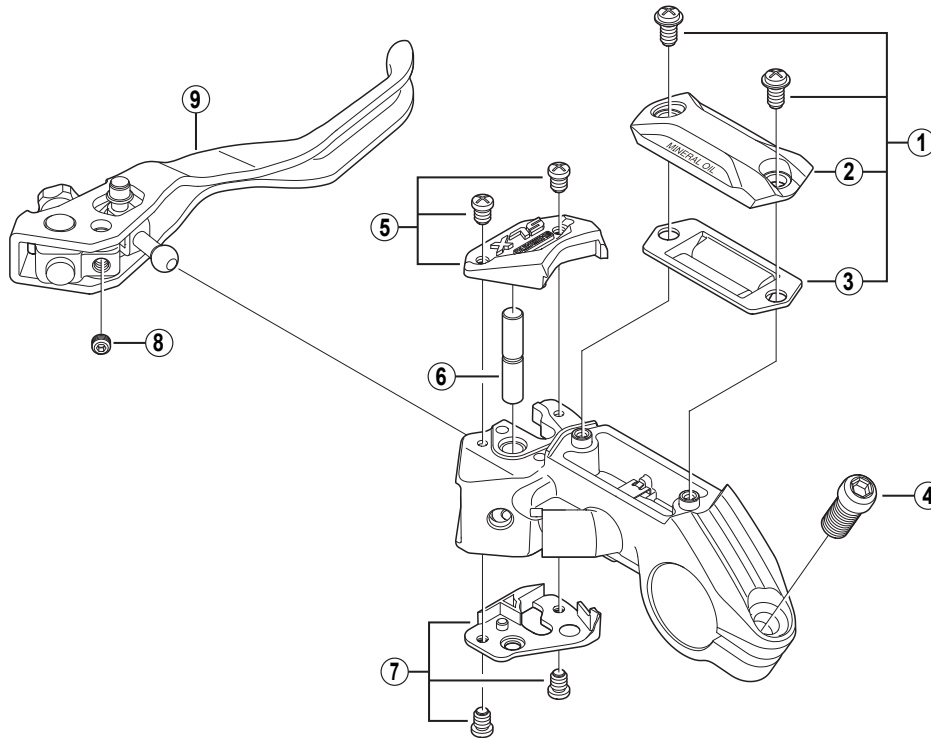

SHIMANO SLX Brake Lever

BL-M665 For Disc Brake

ITEM NO.	SHIMANO CODE NO.	DESCRIPTION	INTERCHANGEABILITY
1	Y-8UK98010	Lid Unit	
2	Y-8UK14000	Lid	
3	Y-8U9 13000	Diaphragm	
4	Y-8U9 14010	Clamp Bolt (M6 x 14.8)	
5	Y-8UK98020	R.H. Top Cam Cover & Fixing Screws (M3 x 5)	
	Y-8UK98030	L.H. Top Cam Cover & Fixing Screws (M3 x 5)	
6	Y-8U9 04000	Lever Axle	
* 7	Y-8U9 98040	R.H. Bottom Cam Cover & Fixing Screws (M3 x 5)	
* 7	Y-8U9 98050	L.H. Bottom Cam Cover & Fixing Screws (M3 x 5)	
8	Y-8SZ 07000	Lever Axle Fixing Bolt	
9	Y-8UK98060	Lever Unit	

A: Same parts.

B: Parts are usable, but differ in materials, appearance, finish, size, etc.

Absence of mark indicates non-interchangeability.

0805-2803A

Specifications are subject to change without notice.