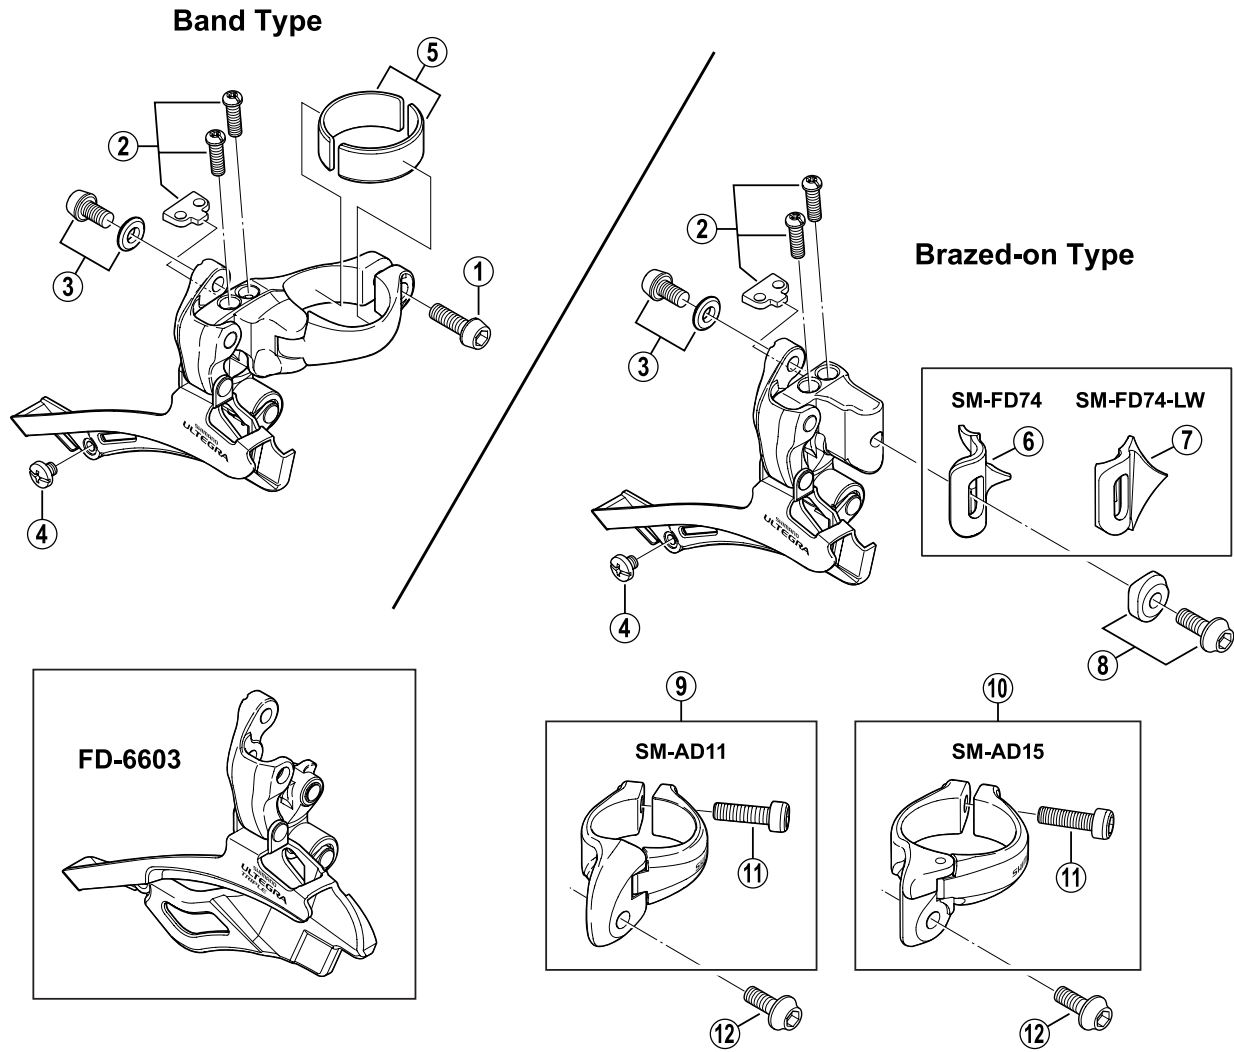

SHIMANO ULTEGRA Front Derailleur

FD-6600 For Double Gear

FD-6603 For Triple Gear

ITEM NO.	SHIMANO CODE NO.	DESCRIPTION
1	Y-5A4 07020	Clamp Bolt (M5 x 15)
2	Y-5JD 98010	Stroke Adjust Screws (M4 x 13) & Plate
3	Y-58G 98020	Cable Fixing Plate & Bolt (M5 x 9)
4	Y-58G 14000	Chain Guide Fixing Screw (M4 x 3)
5	Y-5JD 98020	Clamp Band Adapter (2 pcs.) for S-size / ϕ 28.6 mm (1-1/8")
6	Y-580 32000	SM-FD74 Brazed-on Bracket
7	Y-580 32100	SM-FD74-LW Brazed-on Bracket (Investment Cast)
8	Y-5JD 98030	Clamp Bolt (M5 x 13.5) & Radius Washer for Brazed-on Type
9	Y-5JD 98040	SM-AD11 Clamp Band Unit ϕ 31.8 mm (1-1/4") for Brazed-on Type
10	Y-5JD 98050	SM-AD15 Clamp Band Unit ϕ 34.9 mm (1-3/8") for Brazed-on Type
11	Y-59L 19100	Clamp Bolt (M5 x 17.5) for SM-AD11/AD15
12	Y-5C2 52000	Clamp Bolt (M5 x 13.5) for SM-AD11/AD15