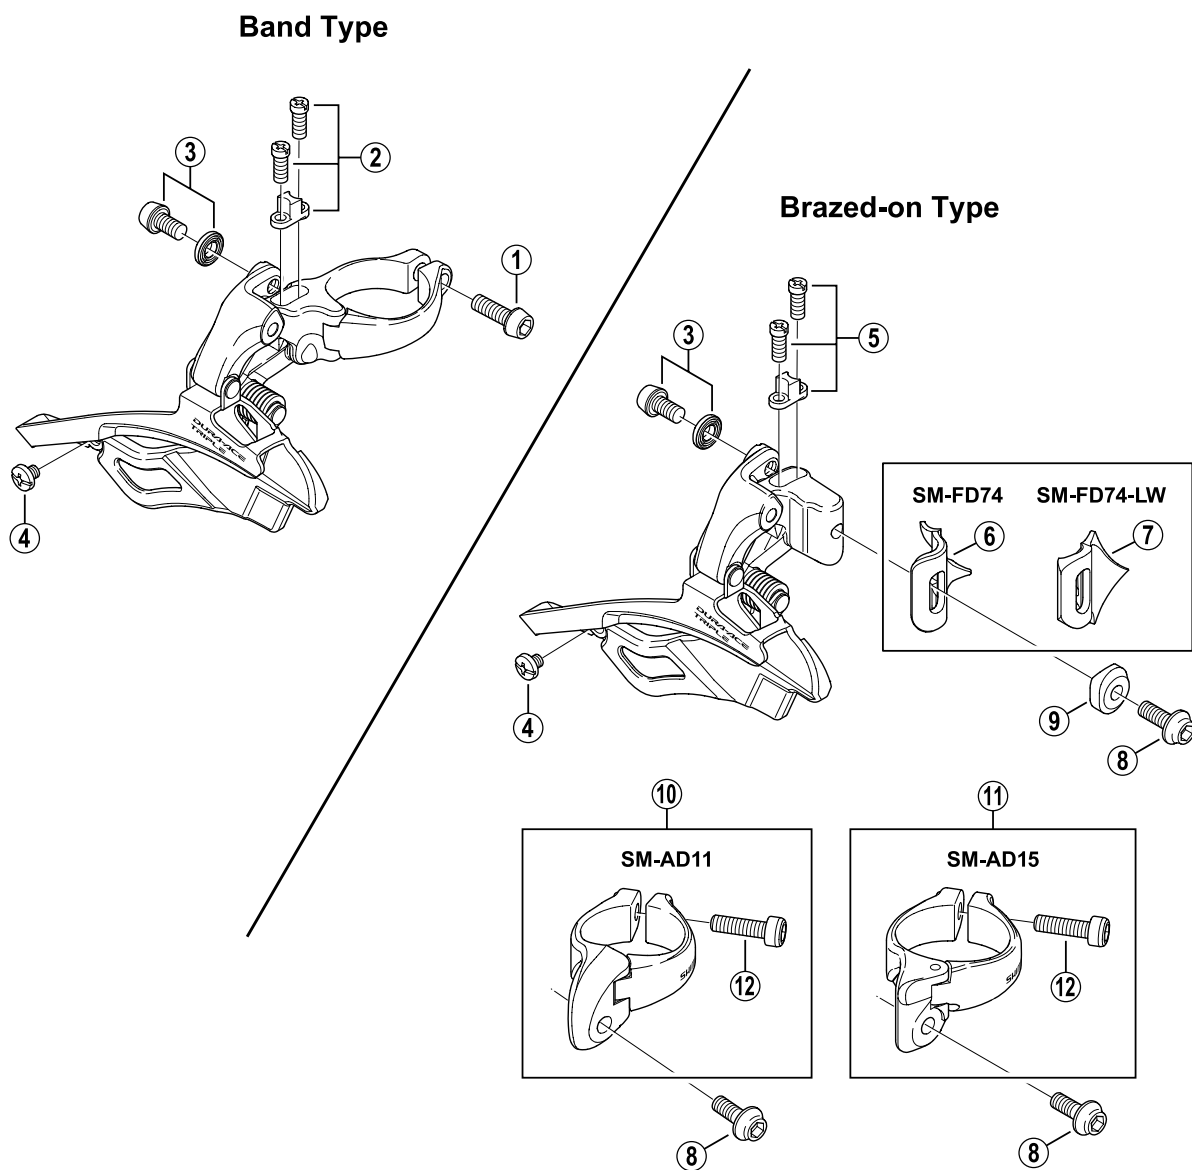

# DURA-ACE Front Derailleur

## FD-7803 For Triple Gear

ITEM NO.	SHIMANO CODE NO.	DESCRIPTION
1	Y-5A4 07050	Clamp Bolt (M5 x 15)
2	Y-5HX 98010	Stroke Adjust Screws (M4 x 10) & Plate
3	Y-5C2 98040	Cable Fixing Plate & Bolt (M5 x 9)
4	Y-58G 14000	Chain Guide Fixing Screw (M4 x 3)
5	Y-5HX 98030	Stroke Adjust Screws (M4 x 10) & Plate for Brazed-on Type
6	Y-580 32000	SM-FD74 Brazed-on Bracket
7	Y-580 32100	SM-FD74-LW Brazed-on Bracket (Investment Cast)
8	Y-5C2 52000	Clamp Bolt (M5 x 13.5) for Brazed-on Type
9	Y-5C2 53000	Radius Washer for Brazed-on Type
10	Y-5HX 98050	SM-AD11 Clamp Band Unit $\phi$ 31.8 mm (1-1/4") for Brazed-on Type
11	Y-5HX 98060	SM-AD15 Clamp Band Unit $\phi$ 34.9 mm (1-3/8") for Brazed-on Type
12	Y-59L 19100	Clamp Bolt (M5 x 17.5) for SM-AD11/AD15