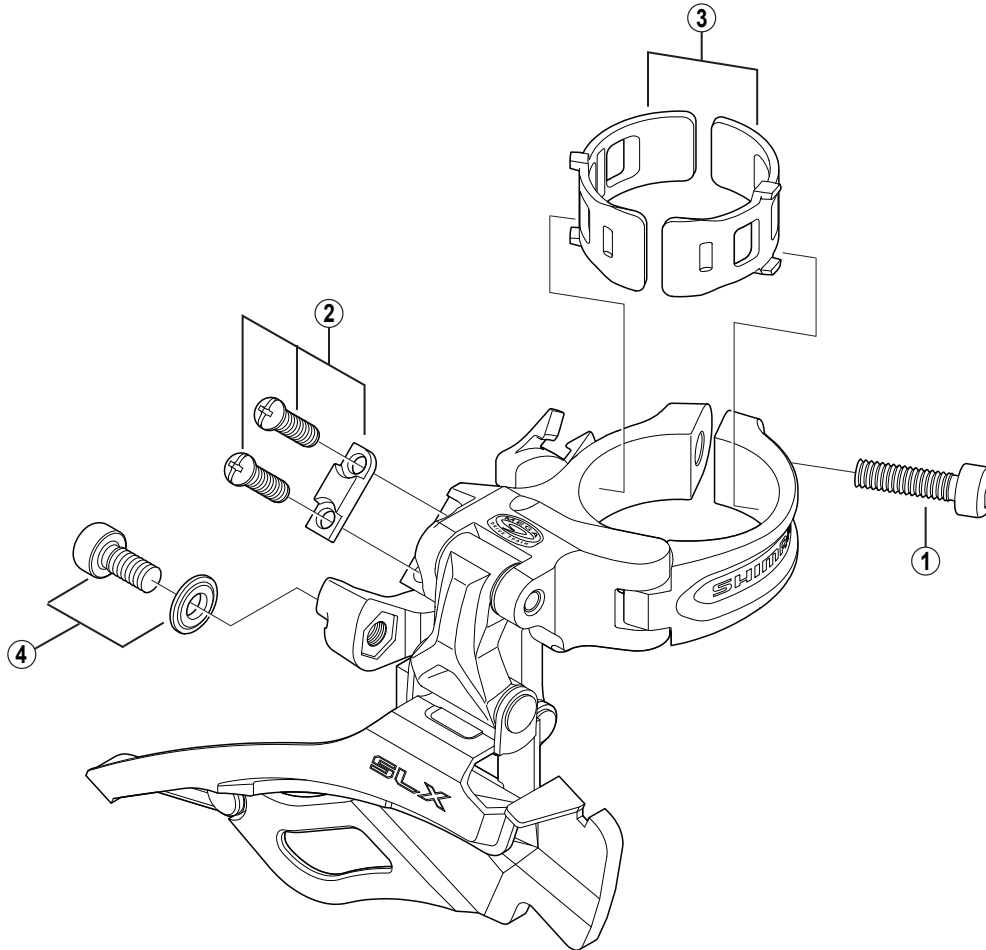

SHIMANO SLX Front Derailleur FD-M661

FD-M771
FD-M601
FD-M581

ITEM NO.	SHIMANO CODE NO.	DESCRIPTION	INTERCHANGEABILITY		
			B	A	A
1	Y-5BG07000	Clamp Bolt (M5 x 18.5)	B	A	A
2	Y-5KD98010	Stroke Adjust Screws (M4 x 13.7) & Plate	A		
	Y-57Y 98010	SM-AD16S Clamp Band Adapters for S-size / ϕ 28.6 mm (1-1/8")	A		
* 3	Y-57Y 98020	SM-AD16M Clamp Band Adapters for M-size / ϕ 31.8 mm (1-1/4")	A		
	Y-57Y 98030	SM-AD17S Clamp Band Adapters for S-size / ϕ 28.6 mm (1-1/8")			
* 3	Y-57Y 98040	SM-AD17M Clamp Band Adapters for M-size / ϕ 31.8 mm (1-1/4")			
4	Y-5KX98010	Cable Fixing Plate & Bolt (M5 x 10.5)			

A: Same parts.

B: Parts are usable, but differ in materials, appearance, finish, size, etc.

Absence of mark indicates non-interchangeability.

Sep.-2009-2796A
© Shimano Inc. W

Specifications are subject to change without notice.

SHIMANO