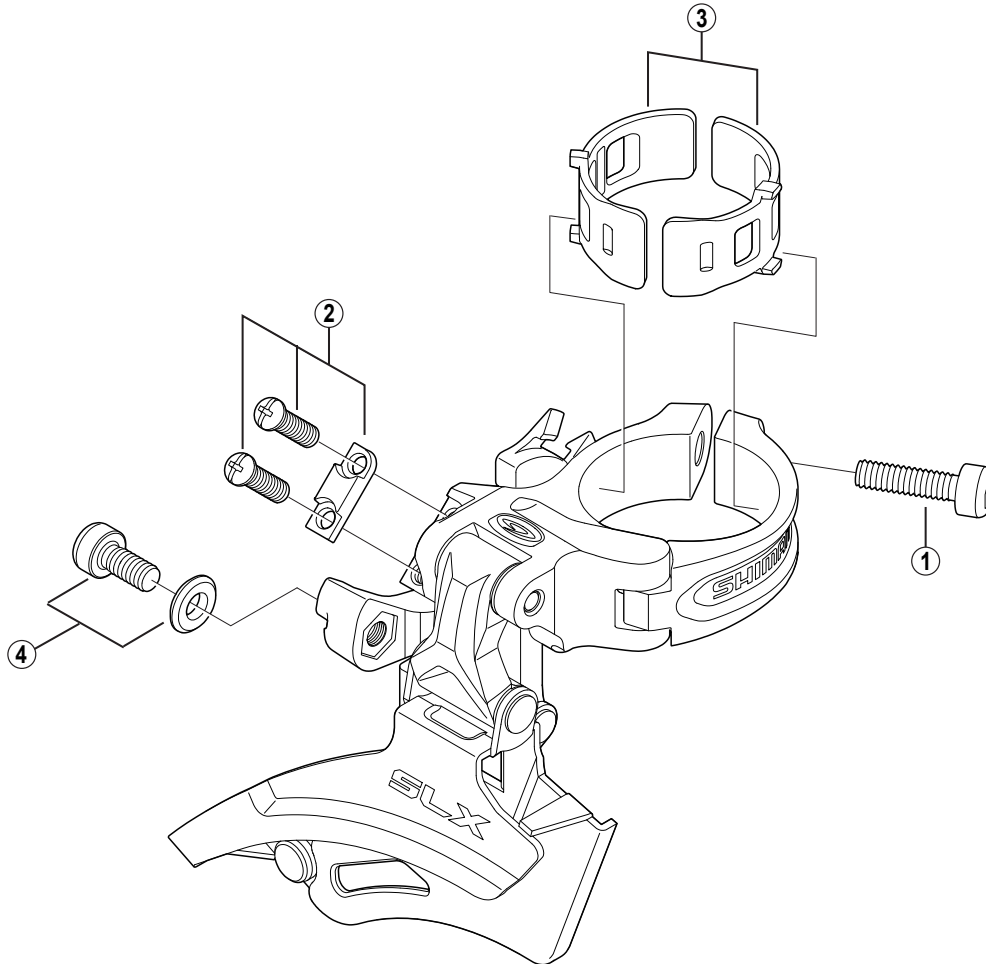

# SHIMANO SLX Front Derailleur FD-M667

FD-M770  
FD-M771  
FD-M600

ITEM NO.	SHIMANO CODE NO.	DESCRIPTION	INTERCHANGEABILITY		
			FD-M770	FD-M771	FD-M600
1	Y-5BG07000	Clamp Bolt (M5 x 18.5)	B	B	A
2	Y-5KD98010	Stroke Adjust Screws (M4 x 13.7) & Plate		A	
	Y-57Y 98010	SM-AD16S Clamp Band Adapters for S-size / $\phi$ 28.6 mm (1-1/8")	A	A	
* 3	Y-57Y 98020	SM-AD16M Clamp Band Adapters for M-size / $\phi$ 31.8 mm (1-1/4")	A	A	
	Y-57Y 98030	SM-AD17S Clamp Band Adapters for S-size / $\phi$ 28.6 mm (1-1/8")			
* 3	Y-57Y 98040	SM-AD17M Clamp Band Adapters for M-size / $\phi$ 31.8 mm (1-1/4")			
4	Y-5KX98010	Cable Fixing Plate & Bolt (M5 x 10.5)			

A: Same parts.

B: Parts are usable, but differ in materials, appearance, finish, size, etc.

Absence of mark indicates non-interchangeability.

Sep.-2009-2817B  
© Shimano Inc. W

Specifications are subject to change without notice.

# SHIMANO