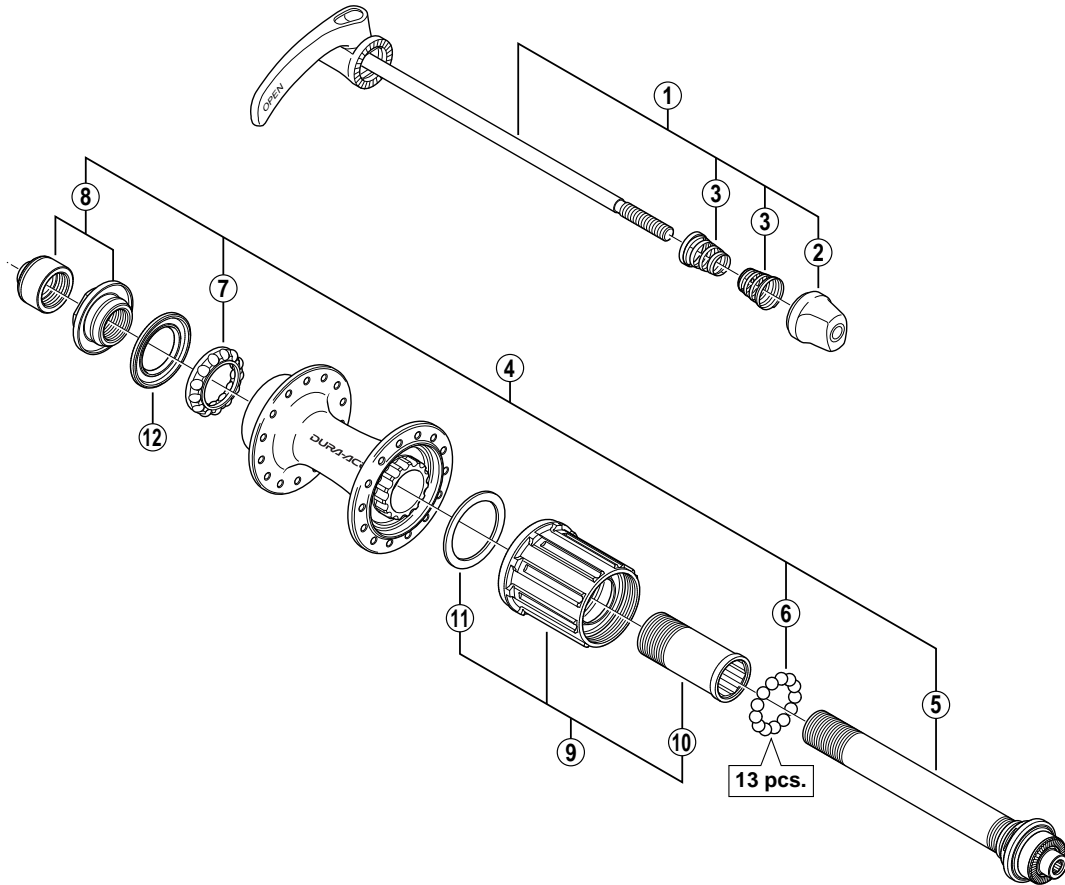

DURA-ACE Freehub
FH-7850 8/9/10-Speed

• Over Lock Nut Dimension: 130 mm (5-1/8")

ITEM NO.	SHIMANO CODE NO.	DESCRIPTION	INTERCHANGEABILITY	
			FH-7801	FH-M970
1	Y-3D1 98010	Complete Quick Release 163 mm (6-13/32")	A	
2	Y-25R 98020	Quick Release Nut	A	
3	Y-233 21000	Volute Spring	A	A
4	Y-3D1 98020	Complete Hub Axle		
5	Y-3D1 98030	Hub Axle Unit		
6	Y-000 91270	Stainless Ball (3/16") 22 pcs.	A	A
7	Y-25R 98080	Ball Retainer (3/16")	A	A
8	Y-3D1 98040	Left Hand Lock Nut (M14) & Cone (M14) w/Dust Cap		
9	Y-3CN98080	Complete Freewheel Body w/Body Fixing Bolt		A
10	Y-3CN17000	Body Fixing Bolt		A
11	Y-3CN07000	Freewheel Body Washer		A
12	Y-26D 10000	Seal Ring		A

A: Same parts.

B: Parts are usable, but differ in materials, appearance, finish, size, etc.

Absence of mark indicates non-interchangeability.

0806-2714A

Specifications are subject to change without notice.