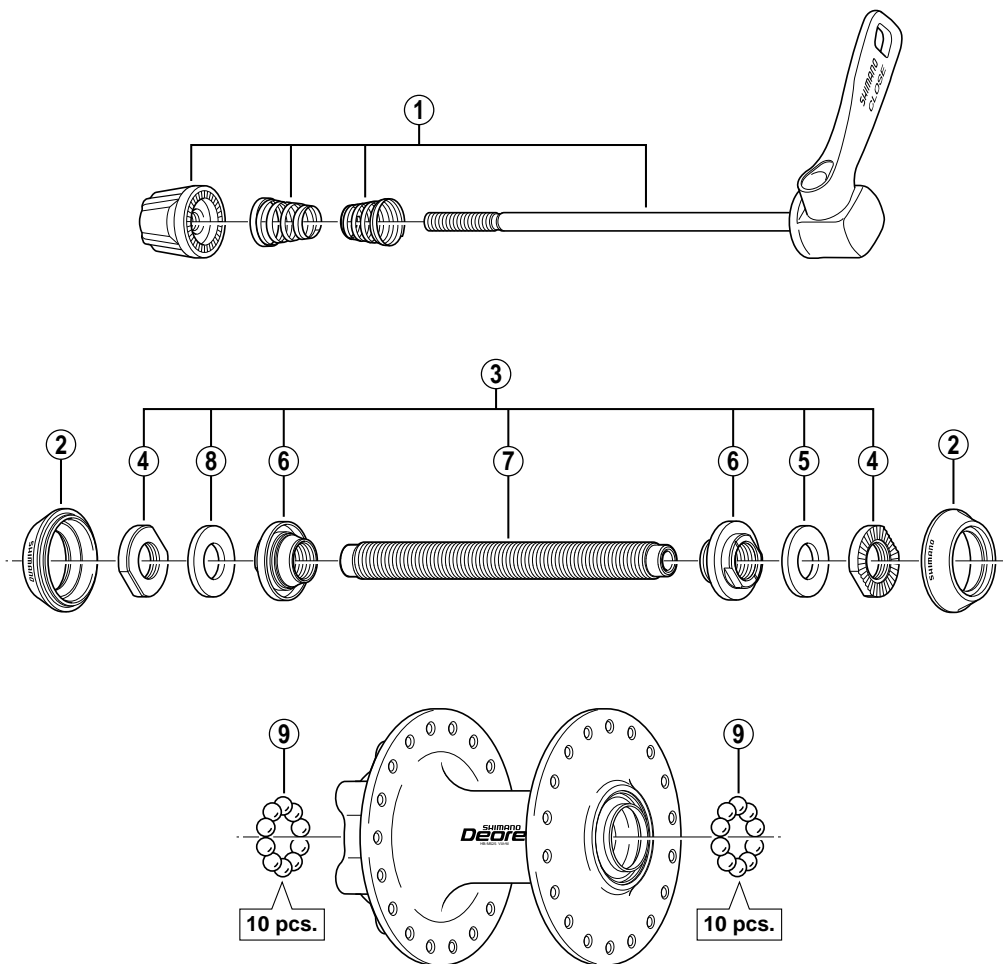

DEORE Front Hub (for Disc Brake)
HB-M525-S Silver Version
HB-M525-L Black Version

• Over Lock Nut Dimension: 100 mm (3-15/16")

ITEM NO.	SHIMANO CODE NO.	DESCRIPTION
1	Y-24P 98010	Complete Quick Release 133 mm (5-1/4")
2	Y-21H 04200	Rubber Seal
3	Y-2SW98010	Complete Hub Axle 108 mm (4-1/4")
4	Y-21S 04000	Serrated Lock Nut 3 mm
5	Y-2SW02000	Right Hand Washer 2 mm
6	Y-2T6 98020	Cone (M10 x 11.5 mm) w/Dust Cover
7	Y-25W03000	Hub Axle 108 mm (4-1/4")
8	Y-2SW02000	Left Hand Washer 2 mm
	Y-2SW02010	Left Hand Washer 1.5 mm
9	Y-000 91210	Steel Ball (3/16") 20 pcs.

0806-2066B

Specifications are subject to change without notice.

SHIMANO