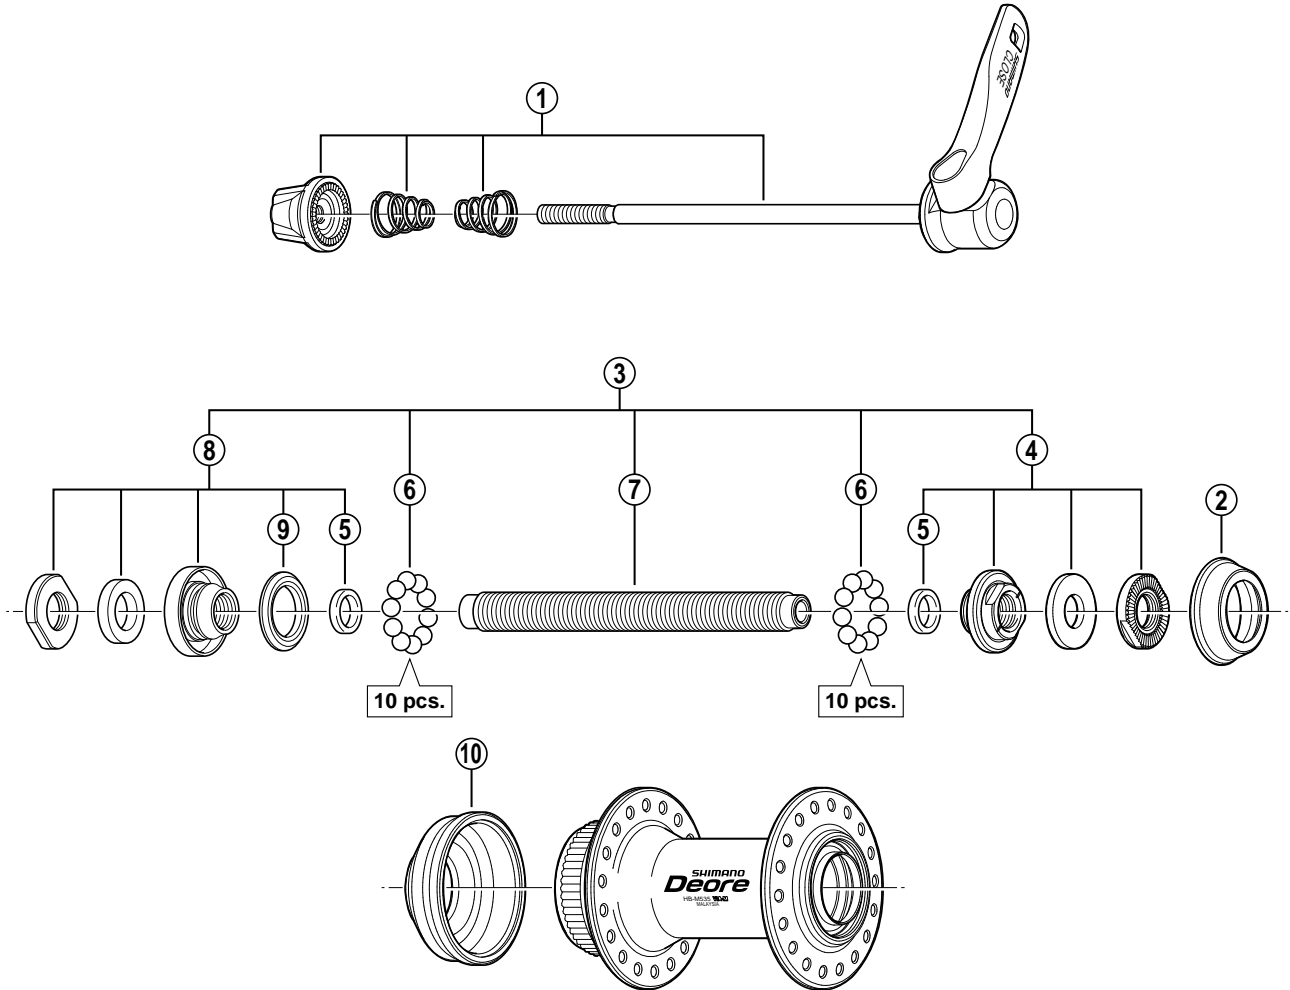

DEORE Front Hub (for Disc Brake)

**HB-M535-S** Silver Version

**HB-M535-L** Black Version

• Over Lock Nut Dimension: 100 mm (3-15/16")

ITEM NO.	SHIMANO CODE NO.	DESCRIPTION
1	Y-24P 98010	Complete Quick Release 133 mm (5-1/4")
2	Y-21H 04200	Rubber Seal
3	Y-2T8 98010	Complete Hub Axle 108 mm (4-1/4")
4	Y-2T8 98020	Right Hand Lock Nut Unit
5	Y-2T8 04000	O-Ring
6	Y-000 91210	Steel Ball (3/16") 20 pcs.
7	Y-25W03000	Hub Axle 108 mm (4-1/4")
8	Y-2T8 98030	Left Hand Lock Nut Unit
9	Y-214 06000	Left Hand Seal Ring
10	Y-24Z 02000	Rotor Mount Cover

0806-2460B

Specifications are subject to change without notice.

**SHIMANO**