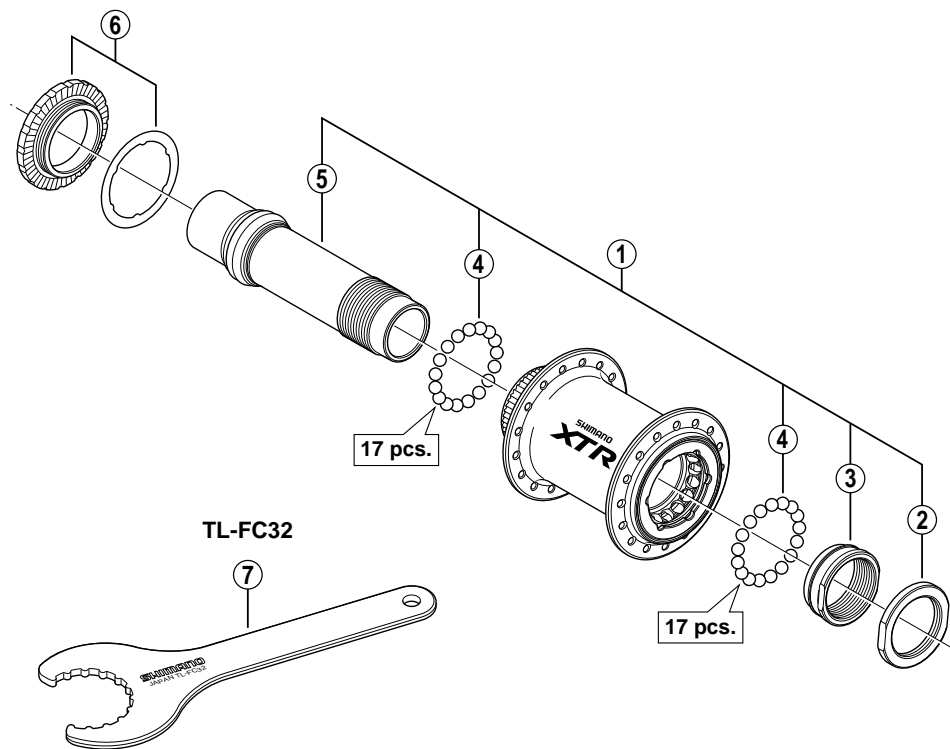

# XTR Front Hub HB-M976 For Disc Brake

ITEM NO.	SHIMANO CODE NO.	DESCRIPTION
1	Y-26H 98010	Complete Hub Axle 110 mm
2	Y-26H 12000	Lock Nut (M25)
3	Y-26H 08000	Right Hand Cone (M25)
4	Y-26H 98020	Stainless Ball (3/16") 36 pcs.
5	Y-26H 98030	Hub Axle 110 mm
6	Y-26H 98040	Lock Ring & Washer
7	Y-130 09210	TL-FC32 Lock Ring Removal Tool

0806-2578A

Specifications are subject to change without notice.