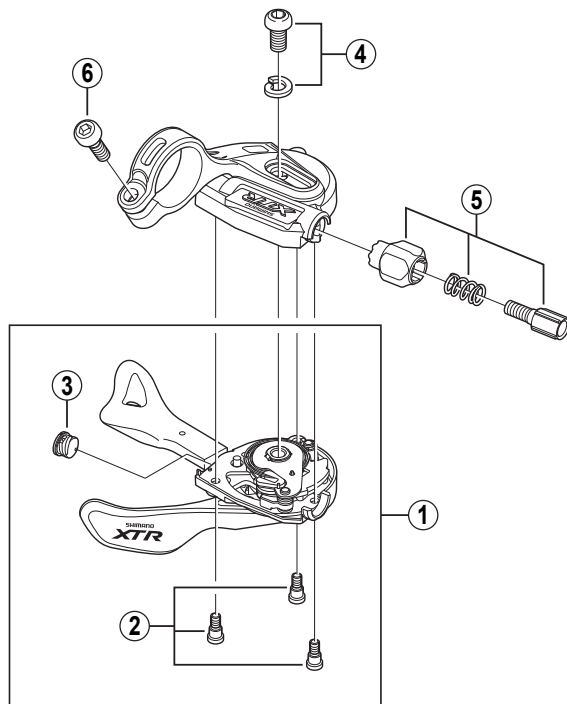

XTR Mega-9 Rapidfire Lever

SL-M970-A

For Left Hand

For Right Hand

ITEM NO.	SHIMANO CODE NO.	DESCRIPTION	INTERCHANGEABILITY	
			SL-M970	SL-M770
1	Y-6M398060	R.H. Shifting Lever Unit	B	
	Y-6M398070	L.H. Shifting Lever Unit	B	
2	Y-6M398030	Shifting Lever Unit Fixing Bolt (3 pcs.)	A	
3	Y-6CD33000	Inner Hole Cap	A	A
4	Y-6M398040	Unit Fixing Bolt (M5 X10) & Spring Washer	A	
5	Y-6M398050	Cable Adjusting Bolt Unit	A	
6	Y-6M435000	Clamp Bolt (M5 x 13.5)	A	

A: Same parts.

B: Parts are usable, but differ in materials, appearance, finish, size, etc.

Absence of mark indicates non-interchangeability.

0712-2777

Specifications are subject to change without notice.