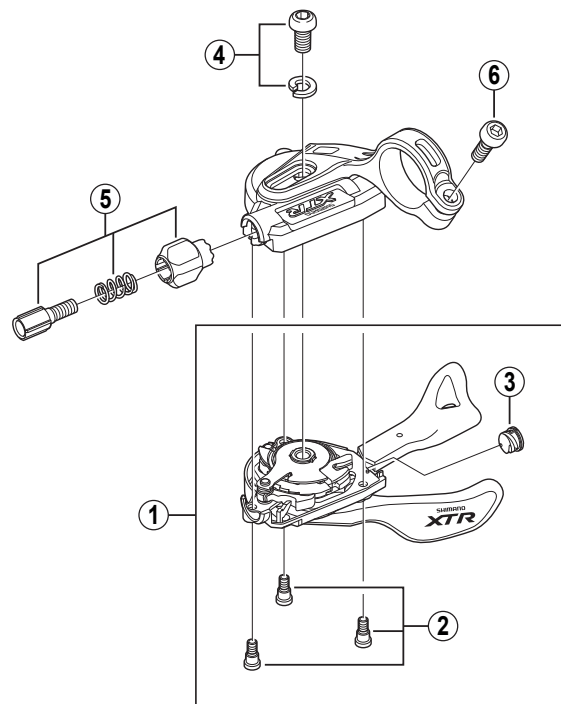

XTR Mega-9 Rapidfire Lever

SL-M970-A

For Left Hand

For Right Hand

ITEM NO.	SHIMANO CODE NO.	DESCRIPTION	INTERCHANGEABILITY	
			SL-M970	SL-M770
1	Y-6M398060	R.H. Shifting Lever Unit	B	
	Y-6M398070	L.H. Shifting Lever Unit	B	
2	Y-6M398030	Shifting Lever Unit Fixing Bolt (3 pcs.)	A	
3	Y-6CD33000	Inner Hole Cap	A	A
4	Y-6M398040	Unit Fixing Bolt (M5 X10) & Spring Washer	A	
5	Y-6M398050	Cable Adjusting Bolt Unit	A	
6	Y-6M435000	Clamp Bolt (M5 x 13.5)	A	

A: Same parts.

B: Parts are usable, but differ in materials, appearance, finish, size, etc.

Absence of mark indicates non-interchangeability.

0712-2777

Specifications are subject to change without notice.