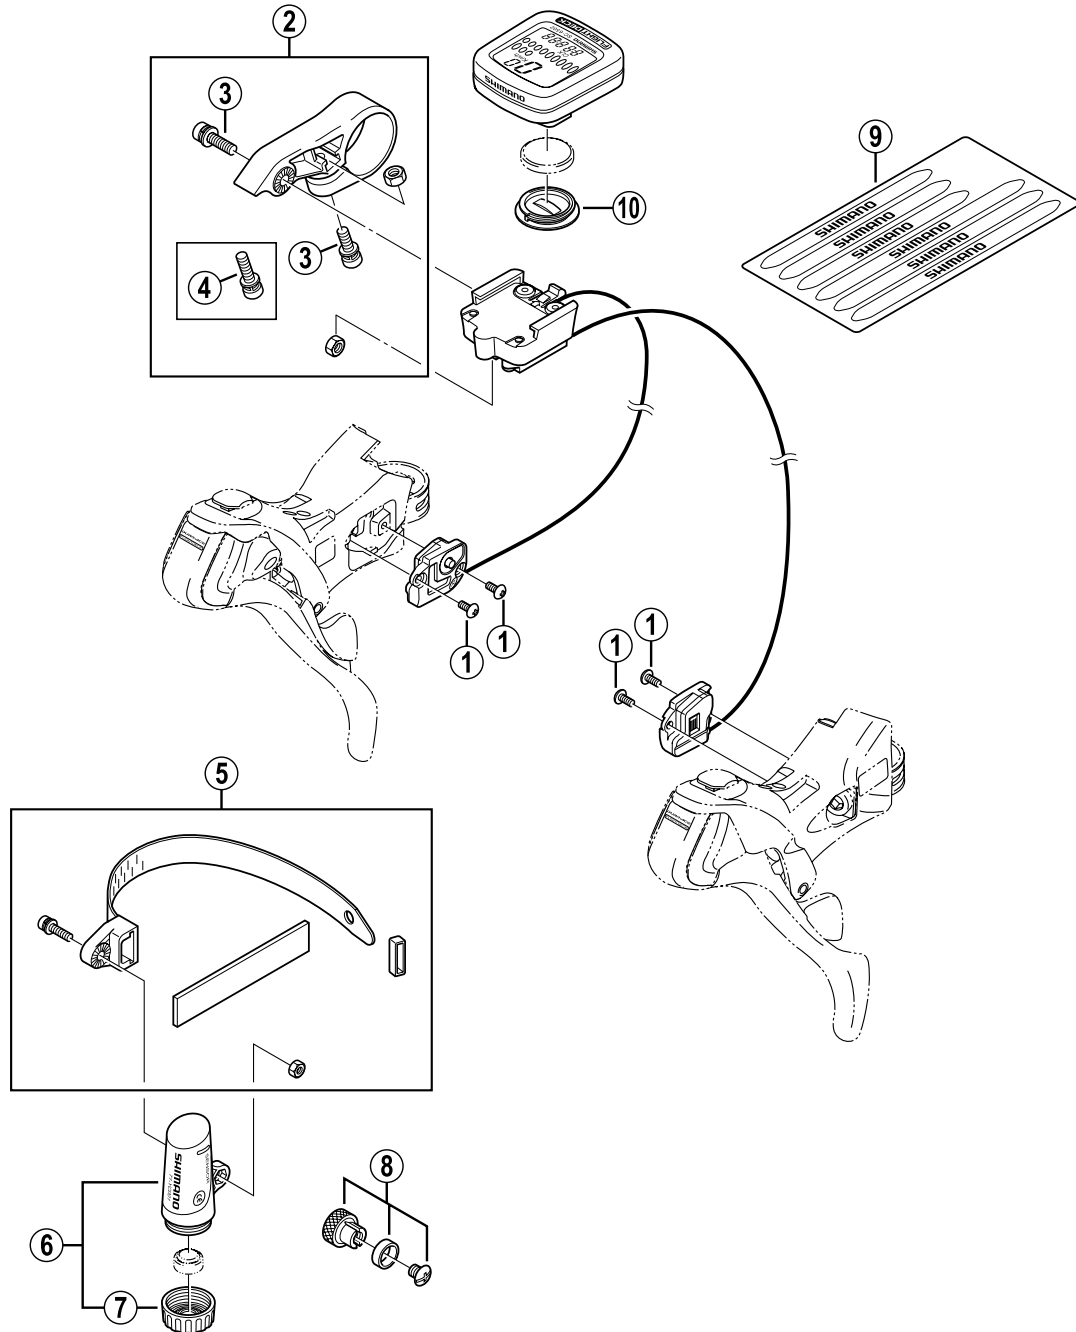

FLIGHT DECK STI Cycle Computer

SC-6502 Meter Unit

SM-SC70 Bracket / Sensor Unit

Q'TY	ITEM NO.	SHIMANO CODE NO.	DESCRIPTION
	1	Y-6JA 79000	Switch Box Fixing Screw (M2.6 x 6)
	2	Y-7AP 98010	Clamp Band Unit (φ 25.4 mm – φ 26.0 mm)
		Y-7AP 98110	Clamp Band Unit (φ 31.8 mm)
	3	Y-7AB 48000	Fixing Screw (M4 x 14.8)
	4	Y-7AB 48010	Clamp Band Fixing Screw (M4 x 18)
	5	Y-7AP 98020	Sensor Band Unit
	6	Y-7AP 98040	Sensor & Battery Cap
	7	Y-7AP 98050	Battery Cap
	8	Y-7AB 98040	Magnet Unit
	9	Y-7AB 55000	Cable Stopper Tape
	10	Y-7AB 09000	Battery Cover